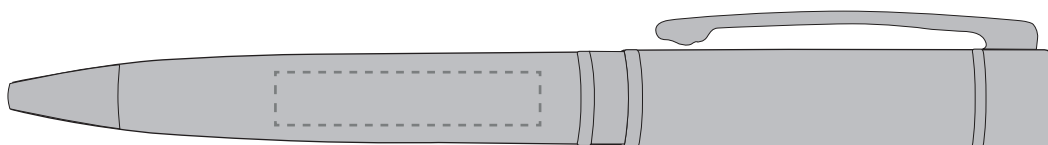

**PANTONE REFERENCE(S)**

● Colour 1

ARTWORK SCALE 100%

ARTWORK SCALE 100%

Side Print Area:

35mm x 7mm

Product Image for visualisation
- colours may vary

The dashed line is to demonstrate print area and will not appear on your printed item